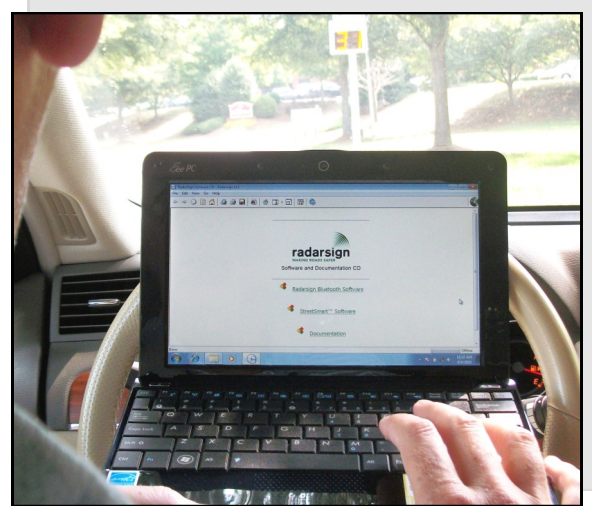

## Radarsign<sup>TM</sup> Bluetooth<sup>TM</sup> Communication

- Standard feature on all Radarsign models
- Allows the wireless operation of the radar sign and data collection directly with a laptop from the comfort of a nearby vehicle.
- No need to open the radar sign to retrieve data card
- Connect directly to a Windows laptop or Netbook
- Operates up to 30 feet away from the radar sign
- Downloads daily traffic records in about 15 seconds
- One laptop software and Bluetooth USB device included per customer. (Optional pre-programmed netbook available.)

**Model TC-500A**  
12-inch LED Display  
AC Powered

**Model TC-500B**  
12-inch LED Display  
Battery Powered

**Model TC-500S**  
12-inch LED Display  
Solar Powered